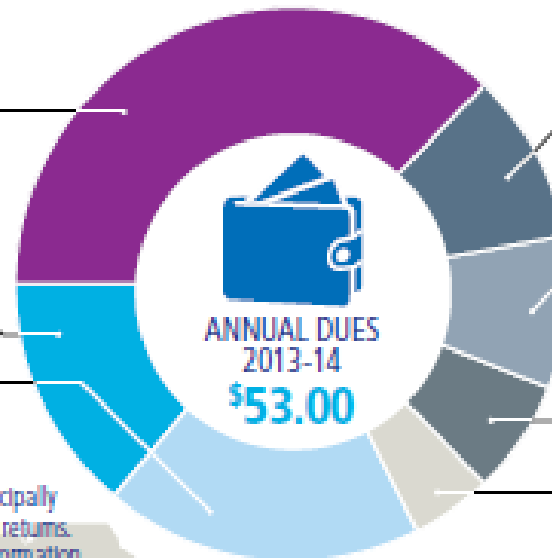

## HOW ROTARY SPENT MY DUES

**\$19.78**  
PROGRAMS AND  
MEMBER SERVICES

**\$7.30**  
MESSAGING AND  
COMMUNICATIONS

**\$9.89**  
IT, OPERATIONS, AND  
ADMINISTRATION

**\$5.31**  
INTERNATIONAL  
OPERATIONS

**\$4.69**  
GOVERNANCE AND  
EXECUTIVE

**\$3.63**  
FINANCE

**\$2.40**  
HR, LEGAL, AND AUDIT

Note: RI's operating expenses are funded principally by dues and supplemented by net investment returns. Details of Rotary's fiscal 2013-14 financial information, including the president's, directors', and trustees' expenses and audited financial statements, are available at [rotary.org/financials](http://rotary.org/financials).